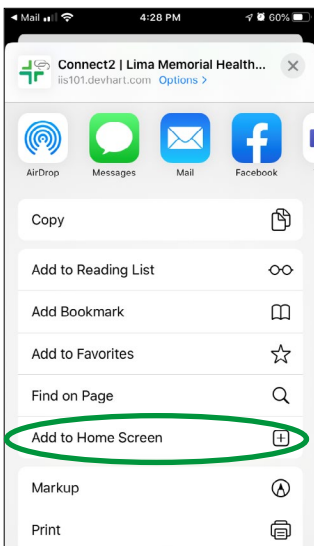

How to install **CONNECT Mobile** on your iPhone.

Lima Memorial Health System

Sign in with your organizational account

Username

Password

Sign in

1. Use Safari to navigate to <https://connectmobile.limamemorial.org>
2. Log in using your LMHS username and password
Example: username

3. When the website loads for the first time on iPhone you will be presented with the Add to Home Screen popup.

5. Click Add to Home Screen
6. Click Add on the next screen
7. The icon will then appear on your Home Screen